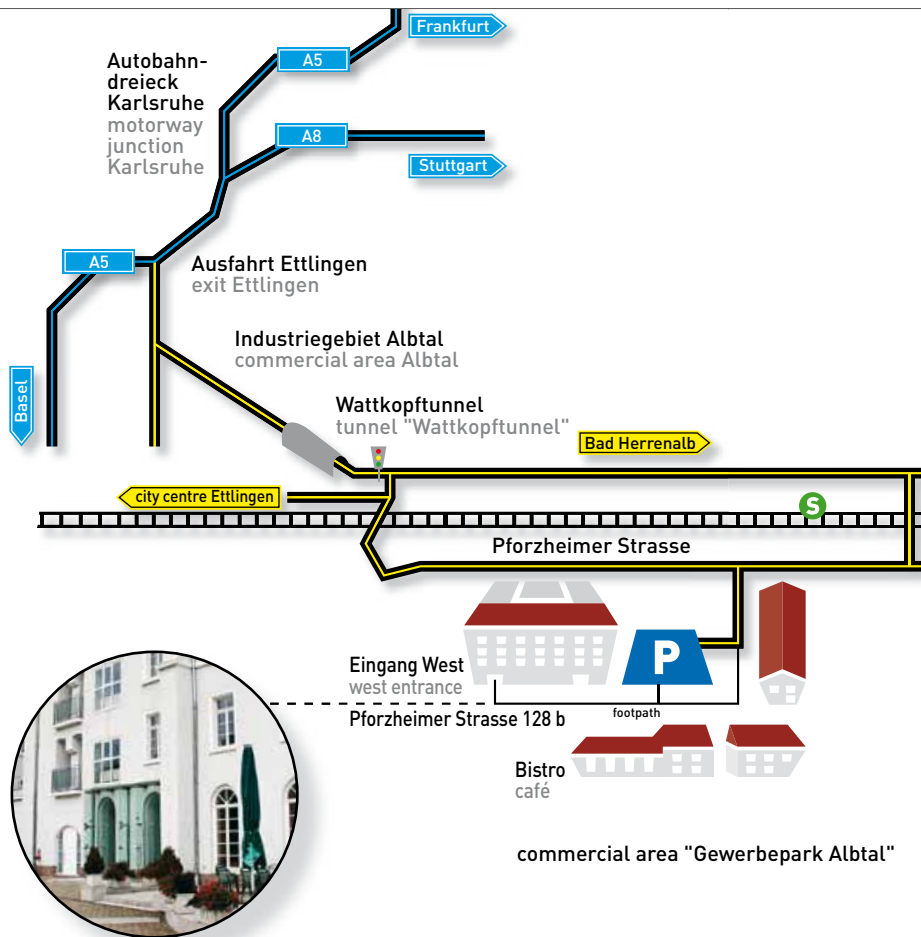

HOW TO FIND US

service innovation group®

EXCELLENCE – MADE IN EUROPE

SERVICE INNOVATION GROUP GmbH

west entrance
Pforzheimer Straße 128
76275 Ettlingen

Tel: +49 7243 562 101
Fax: +49 7243 562 105

www.serviceinnovation.com
group@sigeuropa.com

Approaching from the motorway A5 / A8:

- Leave the motorway at the exit Ettlingen / Bad Herrenalb (exit no. 47).
- Drive into the direction of Bad Herrenalb through the tunnel „Wattkopftunnel“.
- Turn right at the traffic lights right after the tunnel and immediately left again into the „Gewerbepark Albtal“ (commercial area).
- Drive over the railway track and follow the road.
- Once you pass a modern glass building, turn to your right into the next road (Pforzheimer Strasse 128).
- Keep to your right and enter the parking lot (please ring at the barrier). Please use one of SERVICE INNOVATION GROUP's signposted parking spaces.
- Please follow the sign postings to the entrance of SERVICE INNOVATION GROUP at Pforzheimer Strasse 128 b / west entrance (within walking distance).